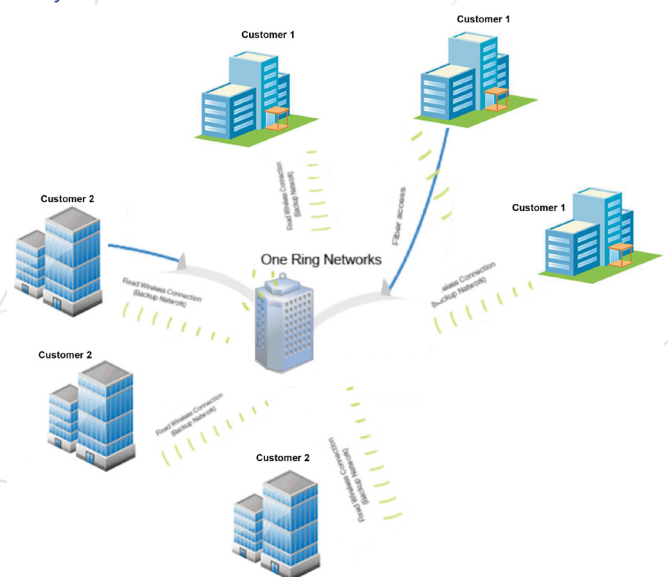

Secure, Scalable, & Reliable High-Speed Network Access, Installed Quickly

Get the speed, performance and reliability of fiber for your communications and network needs - even if your business doesn't have direct fiber access. One Ring Networks' fixed wireless services provide a secure and reliable alternative to the conventional ILEC. In fact, our large coverage area extends into independent territories where the ILEC traditionally dominated. With fixed wireless access, you have an alternate solution to your primary network, or a redundancy solution to complement your existing wire line network - whatever works best for your business. Our fixed wireless network is built out completely independent from the ILEC, freeing up resources and giving your business the diversity it needs.

With speeds ranging from 1.5Mbps to 1000Mbps, our complete Ethernet solution is easily scalable, and can be installed within days, not weeks. Therefore, you can support your business continuity and network ensure that your business will never face downtime with fixed wireless access as back-up network to your fiber network.

Bridging the Fiber Gap

One Ring Networks provides fixed wireless access solutions to deliver dedicated Internet access, Ethernet, MPLS IP-VPN and private line services. Fixed wireless access helps fill the gap between fiber- and copper-based facilities, with carrier grade reliability and the capacity to accommodate fluctuating network traffic.